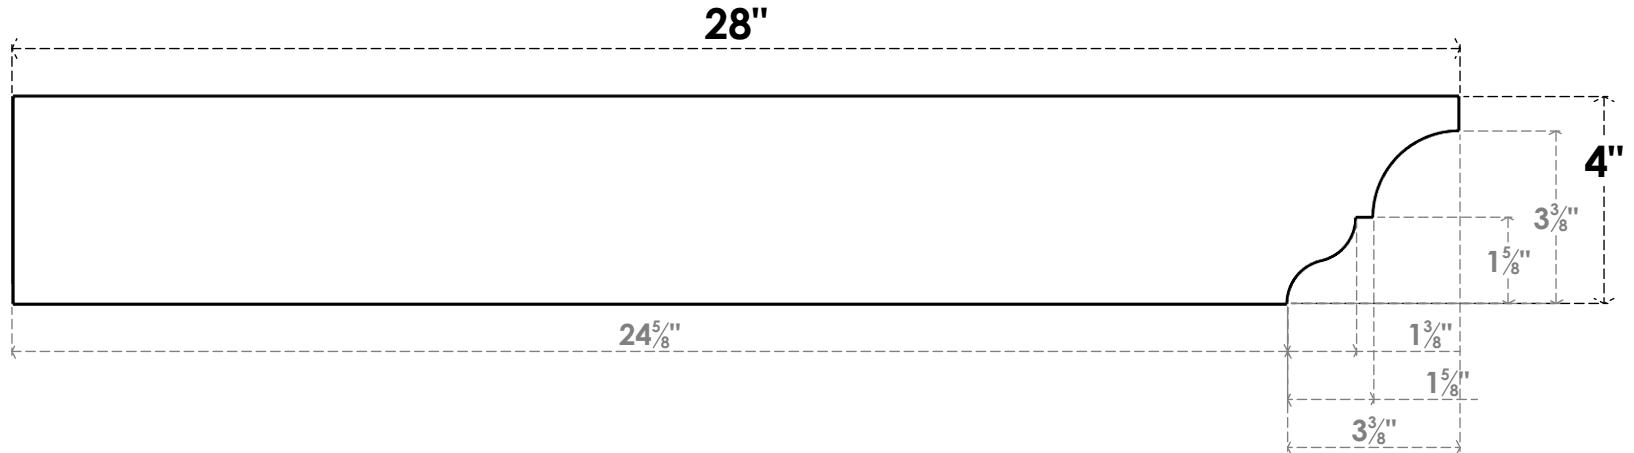

ITEM NUMBER: RFTURO060X04000X28000X004ASH00RCPR

6"W X 4"H X 28"L TIMBERTHANE ROUGH CEDAR ASHEBORO FAUX WOOD OPEN RAFTER TAIL, 4"L END, PRIMED TAN

SIDE PROFILE

FRONT PROFILE

ISOMETRIC

GENERATED DATE : 03/02/2023