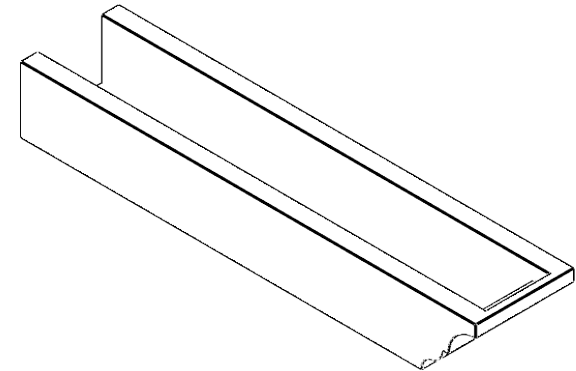

ITEM NUMBER: RFTURO060X04000X28000X004ASH00RCPR

6"W X 4"H X 28"L TIMBERTHANE ROUGH CEDAR ASHEBORO FAUX WOOD OPEN RAFTER TAIL, 4"L END, PRIMED TAN

SIDE PROFILE

FRONT PROFILE

ISOMETRIC

GENERATED DATE : 03/02/2023

EKENA MILLWORK
2300 WEST MAIN ST.
CLARKSVILLE, TX 75426
TOLL FREE: 866-607-0453
WWW.EKENAMILLWORK.COM

NOTES

1. INSTALLATION TO BE COMPLETED IN ACCORDANCE WITH MANUFACTURER'S SPECIFICATIONS.
2. DRAWING MAY NOT BE TO SCALE
3. THIS DRAWING IS INTENDED FOR DESIGN AND PLANNING PURPOSES ONLY.
4. ALL INFORMATION CONTAINED HEREIN WAS CURRENT AT THE TIME OF DEVELOPMENT BUT MUST BE REVIEWED AND APPROVED BY THE PRODUCT MANUFACTURER TO BE CONSIDERED ACCURATE.
5. TIMBERTHANE ARCHITECTURAL PRODUCTS ARE MADE FROM HIGH DENSITY URETHANE AND COME FACTORY PRIMED