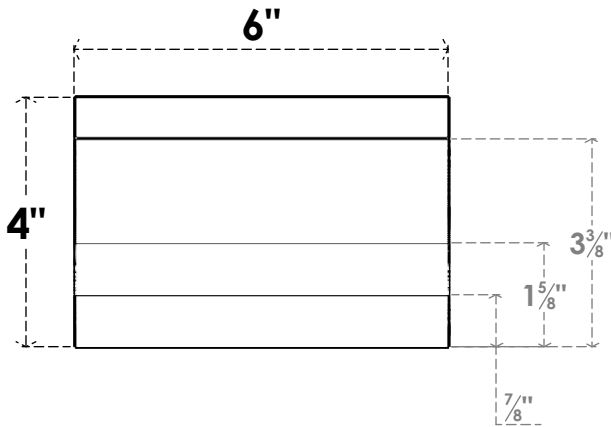

ITEM NUMBER: RFTURO060X04000X28000X004ASH00RCPR

6"W X 4"H X 28"L TIMBERTHANE ROUGH CEDAR ASHEBORO FAUX WOOD OPEN RAFTER TAIL, 4"L END, PRIMED TAN

SIDE PROFILE

FRONT PROFILE

ISOMETRIC

GENERATED DATE : 03/02/2023